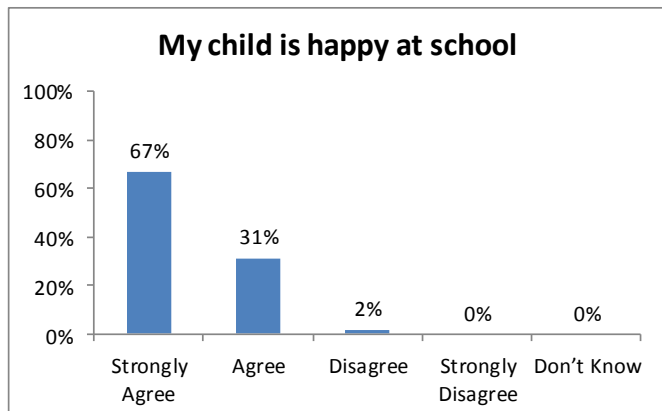

VICTORIA DOCK PRIMARY SCHOOL

Parents' Questionnaire Results

Spring Term, 2017

(51 Questionnaires returned)

This school is well led and managed

This school responds well to any concerns I raise

I receive valuable information from the school about my child's progress

The termly reports are useful and informative

The school provides good range of events for the children

The school keeps me up to date with current events

The school helps my child to have a healthy lifestyle