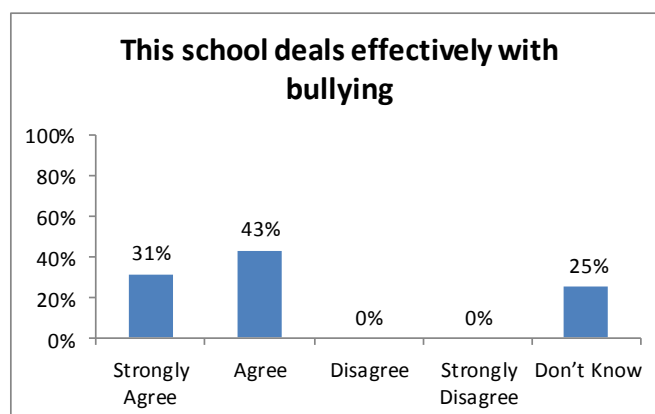

VICTORIA DOCK PRIMARY SCHOOL

Parents' Questionnaire Results

Spring Term, 2017

(51 Questionnaires returned)

This school is well led and managed

This school responds well to any concerns I raise

I receive valuable information from the school about my child's progress

The termly reports are useful and informative

The school provides good range of events for the children

The school keeps me up to date with current events

The school helps my child to have a healthy lifestyle