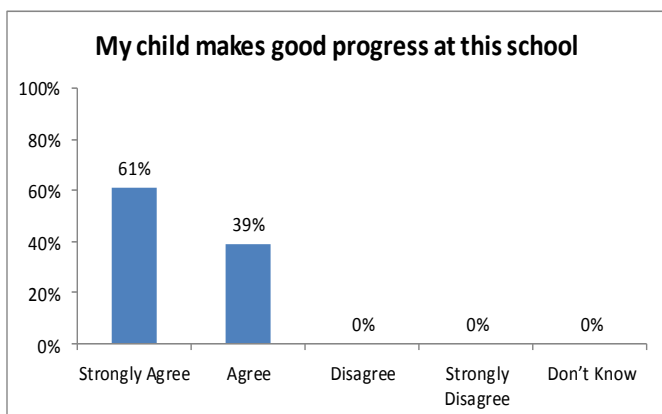

VICTORIA DOCK PRIMARY SCHOOL

Parents' Questionnaire Results

Spring Term, 2017

(51 Questionnaires returned)

This school is well led and managed

This school responds well to any concerns I raise

I receive valuable information from the school about my child's progress

The termly reports are useful and informative

The school provides good range of events for the children

The school keeps me up to date with current events

The school helps my child to have a healthy lifestyle