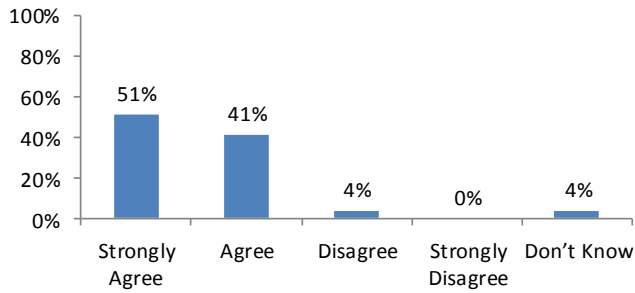

VICTORIA DOCK PRIMARY SCHOOL

Parents' Questionnaire Results

Spring Term, 2017

(51 Questionnaires returned)

This school is well led and managed

This school responds well to any concerns I raise

I receive valuable information from the school about my child's progress

The termly reports are useful and informative

The school provides good range of events for the children

The school keeps me up to date with current events

The school helps my child to have a healthy lifestyle