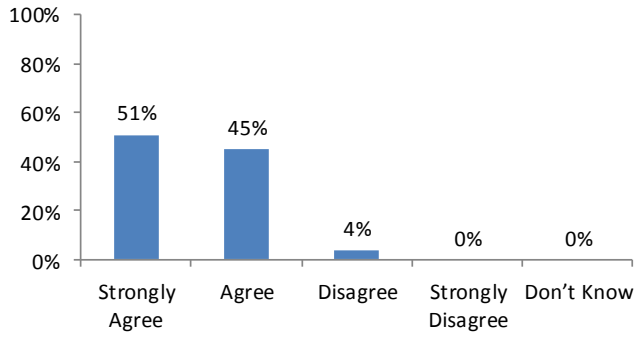

VICTORIA DOCK PRIMARY SCHOOL

Parents' Questionnaire Results

Spring Term, 2017

(51 Questionnaires returned)

This school is well led and managed

This school responds well to any concerns I raise

I receive valuable information from the school about my child's progress

The termly reports are useful and informative

The school provides good range of events for the children

The school keeps me up to date with current events

The school helps my child to have a healthy lifestyle