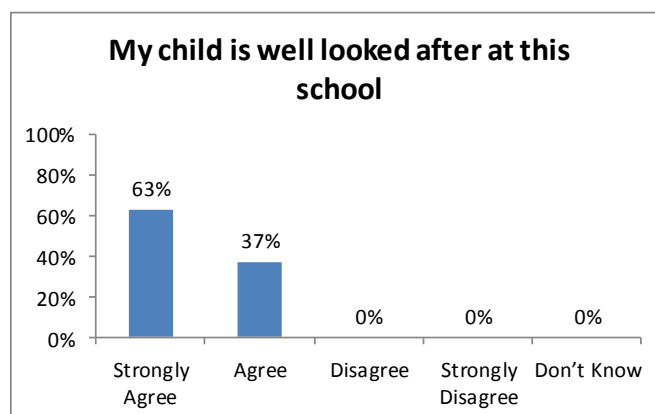

VICTORIA DOCK PRIMARY SCHOOL

Parents' Questionnaire Results

Spring Term, 2017

(51 Questionnaires returned)

This school is well led and managed

This school responds well to any concerns I raise

I receive valuable information from the school about my child's progress

The termly reports are useful and informative

The school provides good range of events for the children

The school keeps me up to date with current events

The school helps my child to have a healthy lifestyle