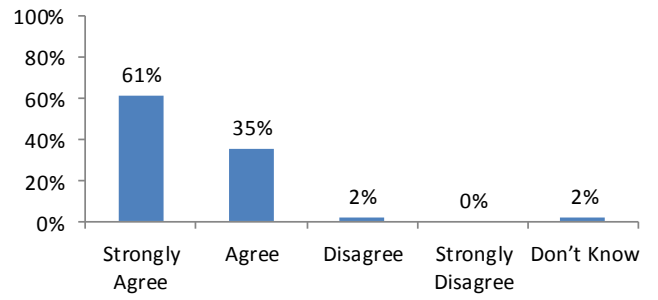

VICTORIA DOCK PRIMARY SCHOOL

Parents' Questionnaire Results

Spring Term, 2017

(51 Questionnaires returned)

This school is well led and managed

This school responds well to any concerns I raise

I receive valuable information from the school about my child's progress

The termly reports are useful and informative

The school provides good range of events for the children

The school keeps me up to date with current events

The school helps my child to have a healthy lifestyle