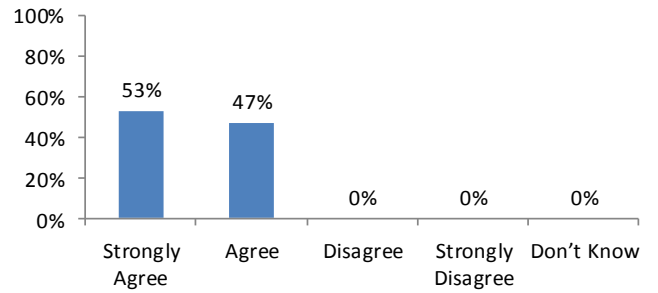

VICTORIA DOCK PRIMARY SCHOOL

Parents' Questionnaire Results

Spring Term, 2017

(51 Questionnaires returned)

This school is well led and managed

This school responds well to any concerns I raise

I receive valuable information from the school about my child's progress

The termly reports are useful and informative

The school provides good range of events for the children

The school keeps me up to date with current events

The school helps my child to have a healthy lifestyle