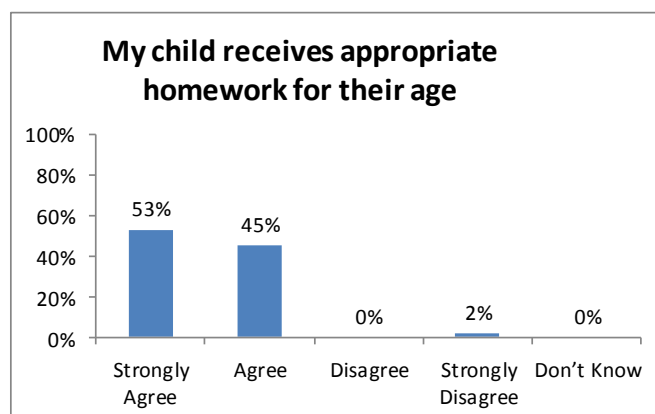

VICTORIA DOCK PRIMARY SCHOOL

Parents' Questionnaire Results

Spring Term, 2017

(51 Questionnaires returned)

This school is well led and managed

This school responds well to any concerns I raise

I receive valuable information from the school about my child's progress

The termly reports are useful and informative

The school provides good range of events for the children

The school keeps me up to date with current events

The school helps my child to have a healthy lifestyle