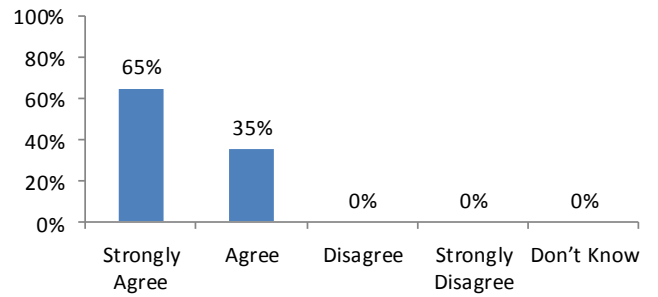

VICTORIA DOCK PRIMARY SCHOOL

Parents' Questionnaire Results

Spring Term, 2017

(51 Questionnaires returned)

This school is well led and managed

This school responds well to any concerns I raise

I receive valuable information from the school about my child's progress

The termly reports are useful and informative

The school provides good range of events for the children

The school keeps me up to date with current events

The school helps my child to have a healthy lifestyle