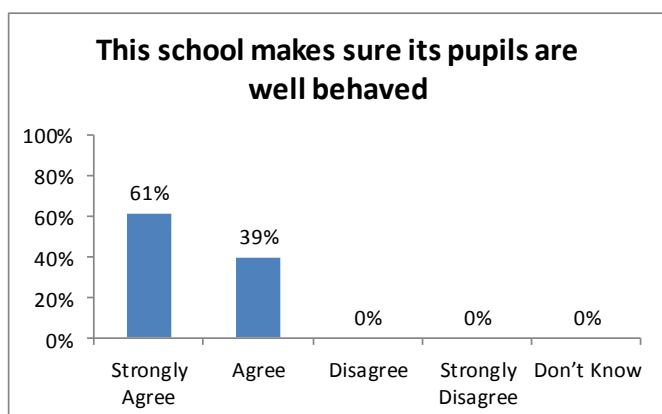

VICTORIA DOCK PRIMARY SCHOOL

Parents' Questionnaire Results

Spring Term, 2017

(51 Questionnaires returned)

This school is well led and managed

This school responds well to any concerns I raise

I receive valuable information from the school about my child's progress

The termly reports are useful and informative

The school provides good range of events for the children

The school keeps me up to date with current events

The school helps my child to have a healthy lifestyle