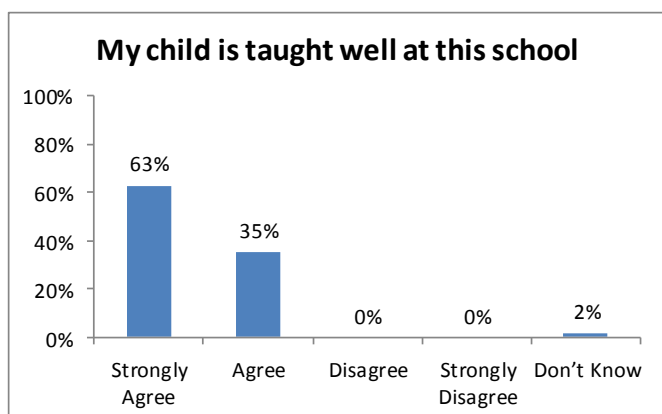

VICTORIA DOCK PRIMARY SCHOOL

Parents' Questionnaire Results

Spring Term, 2017

(51 Questionnaires returned)

This school is well led and managed

This school responds well to any concerns I raise

I receive valuable information from the school about my child's progress

The termly reports are useful and informative

The school provides good range of events for the children

The school keeps me up to date with current events

The school helps my child to have a healthy lifestyle