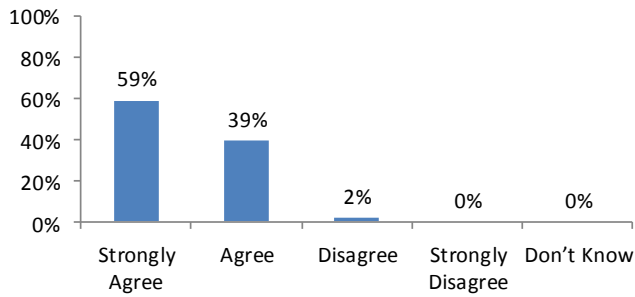

VICTORIA DOCK PRIMARY SCHOOL

Parents' Questionnaire Results

Spring Term, 2017

(51 Questionnaires returned)

This school is well led and managed

This school responds well to any concerns I raise

I receive valuable information from the school about my child's progress

The termly reports are useful and informative

The school provides good range of events for the children

The school keeps me up to date with current events

The school helps my child to have a healthy lifestyle