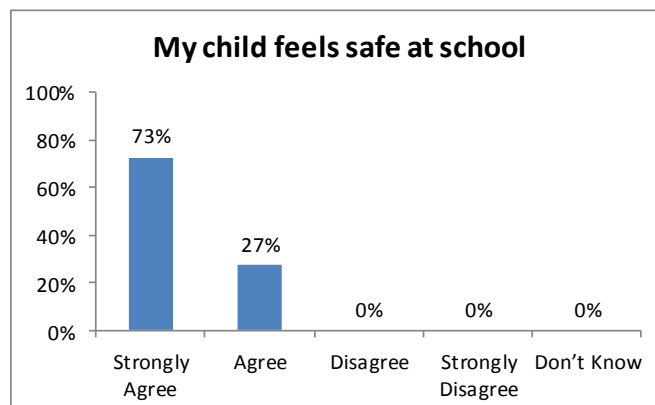

VICTORIA DOCK PRIMARY SCHOOL

Parents' Questionnaire Results

Spring Term, 2017

(51 Questionnaires returned)

This school is well led and managed

This school responds well to any concerns I raise

I receive valuable information from the school about my child's progress

The termly reports are useful and informative

The school provides good range of events for the children

The school keeps me up to date with current events

The school helps my child to have a healthy lifestyle