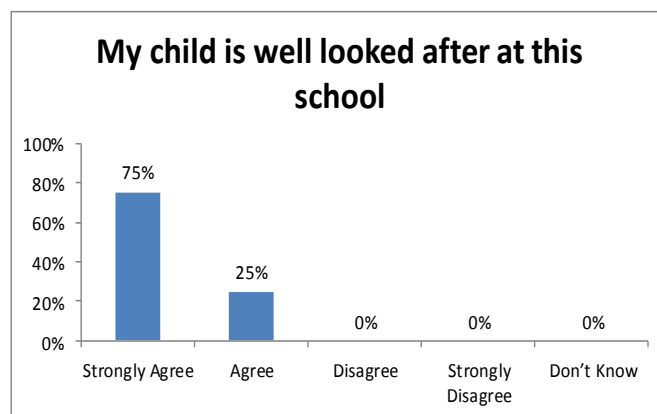

VICTORIA DOCK PRIMARY SCHOOL

Parents' Questionnaire Results

Autumn Term, 2017

(173 Questionnaires returned)

This school is well led and managed

This school responds well to any concerns I raise

I receive valuable information from the school about my child's progress

The termly reports are useful and informative

The school provides good range of events for the children

The school keeps me up to date with current events

The school helps my child to have a healthy lifestyle