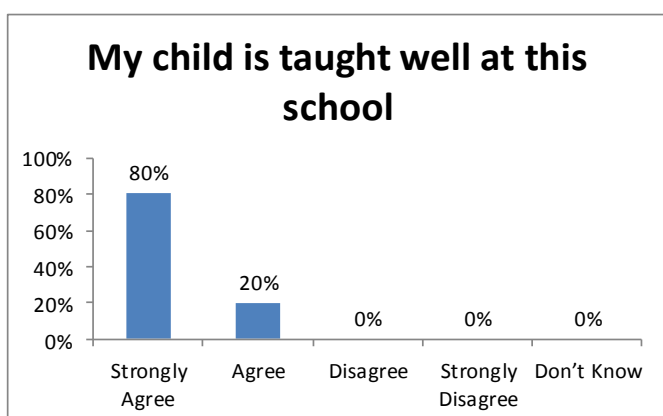

VICTORIA DOCK PRIMARY SCHOOL

Parents' Questionnaire Results

Autumn Term, 2017

(173 Questionnaires returned)

This school is well led and managed

This school responds well to any concerns I raise

I receive valuable information from the school about my child's progress

The termly reports are useful and informative

The school provides good range of events for the children

The school keeps me up to date with current events

The school helps my child to have a healthy lifestyle