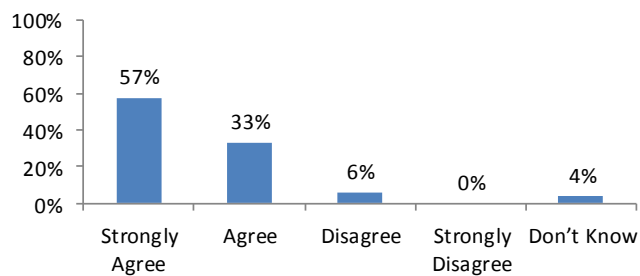

VICTORIA DOCK PRIMARY SCHOOL

Parents' Questionnaire Results

Autumn Term, 2017

(173 Questionnaires returned)

This school is well led and managed

This school responds well to any concerns I raise

I receive valuable information from the school about my child's progress

The termly reports are useful and informative

The school provides good range of events for the children

The school keeps me up to date with current events

The school helps my child to have a healthy lifestyle