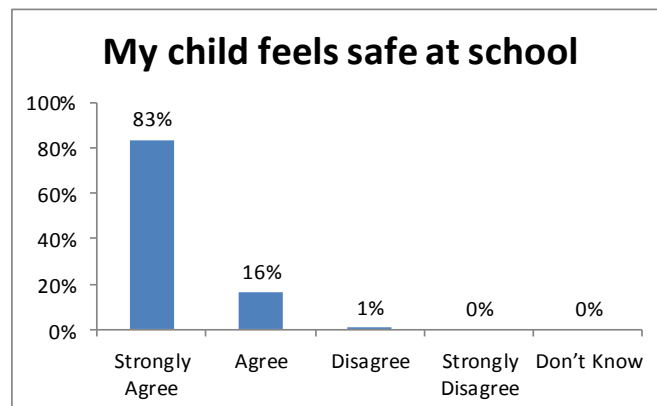

VICTORIA DOCK PRIMARY SCHOOL

Parents' Questionnaire Results

Autumn Term, 2017

(173 Questionnaires returned)

This school is well led and managed

This school responds well to any concerns I raise

I receive valuable information from the school about my child's progress

The termly reports are useful and informative

The school provides good range of events for the children

The school keeps me up to date with current events

The school helps my child to have a healthy lifestyle