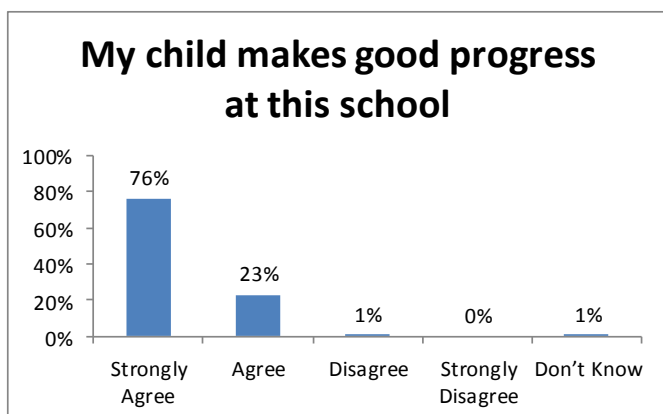

VICTORIA DOCK PRIMARY SCHOOL

Parents' Questionnaire Results

Autumn Term, 2017

(173 Questionnaires returned)

This school is well led and managed

This school responds well to any concerns I raise

I receive valuable information from the school about my child's progress

The termly reports are useful and informative

The school provides good range of events for the children

The school keeps me up to date with current events

The school helps my child to have a healthy lifestyle