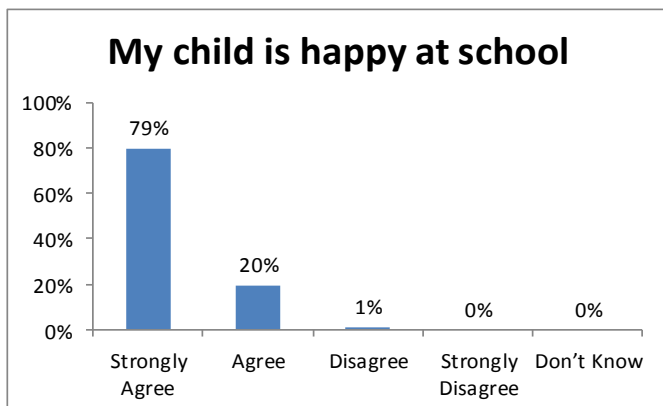

VICTORIA DOCK PRIMARY SCHOOL

Parents' Questionnaire Results

Autumn Term, 2017

(173 Questionnaires returned)

This school is well led and managed

This school responds well to any concerns I raise

I receive valuable information from the school about my child's progress

The termly reports are useful and informative

The school provides good range of events for the children

The school keeps me up to date with current events

The school helps my child to have a healthy lifestyle