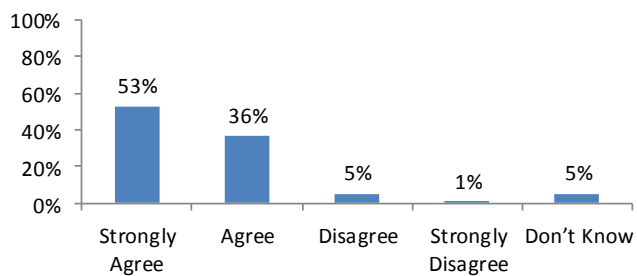

VICTORIA DOCK PRIMARY SCHOOL

Parents' Questionnaire Results

Autumn Term, 2017

(173 Questionnaires returned)

This school is well led and managed

This school responds well to any concerns I raise

I receive valuable information from the school about my child's progress

The termly reports are useful and informative

The school provides good range of events for the children

The school keeps me up to date with current events

The school helps my child to have a healthy lifestyle