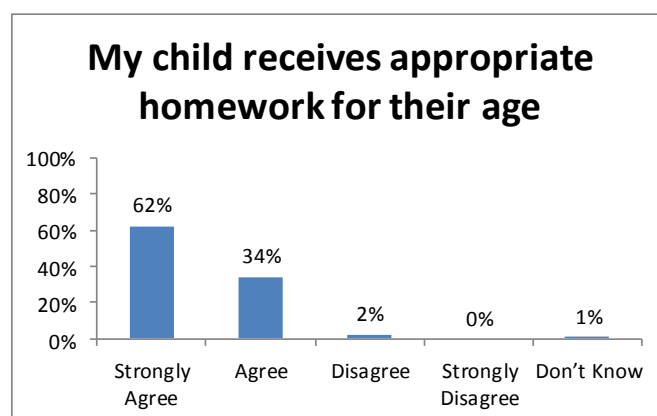

VICTORIA DOCK PRIMARY SCHOOL

Parents' Questionnaire Results

Autumn Term, 2017

(173 Questionnaires returned)

This school is well led and managed

This school responds well to any concerns I raise

I receive valuable information from the school about my child's progress

The termly reports are useful and informative

The school provides good range of events for the children

The school keeps me up to date with current events

The school helps my child to have a healthy lifestyle