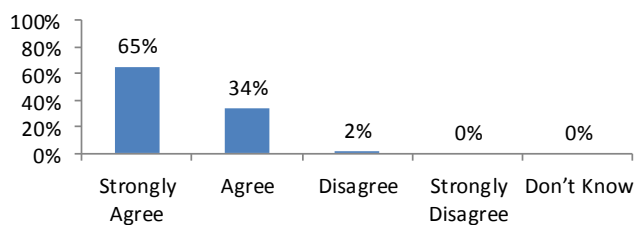

VICTORIA DOCK PRIMARY SCHOOL

Parents' Questionnaire Results

Autumn Term, 2017

(173 Questionnaires returned)

This school is well led and managed

This school responds well to any concerns I raise

I receive valuable information from the school about my child's progress

The termly reports are useful and informative

The school provides good range of events for the children

The school keeps me up to date with current events

The school helps my child to have a healthy lifestyle