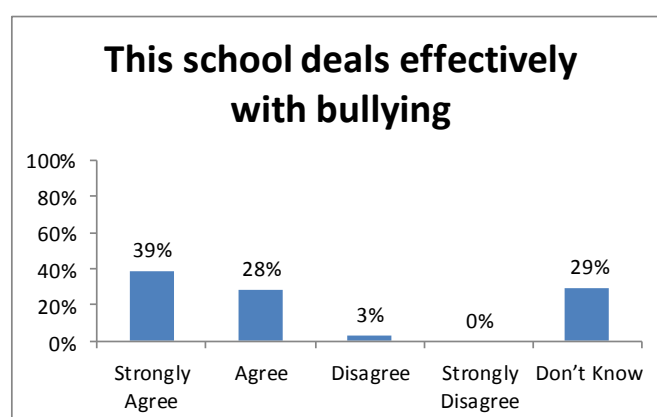

VICTORIA DOCK PRIMARY SCHOOL

Parents' Questionnaire Results

Autumn Term, 2017

(173 Questionnaires returned)

This school is well led and managed

This school responds well to any concerns I raise

I receive valuable information from the school about my child's progress

The termly reports are useful and informative

The school provides good range of events for the children

The school keeps me up to date with current events

The school helps my child to have a healthy lifestyle