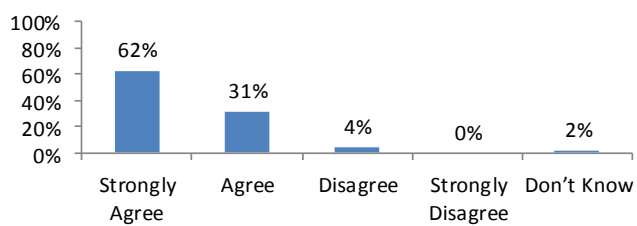

VICTORIA DOCK PRIMARY SCHOOL

Parents' Questionnaire Results

Autumn Term, 2017

(173 Questionnaires returned)

This school is well led and managed

This school responds well to any concerns I raise

I receive valuable information from the school about my child's progress

The termly reports are useful and informative

The school provides good range of events for the children

The school keeps me up to date with current events

The school helps my child to have a healthy lifestyle