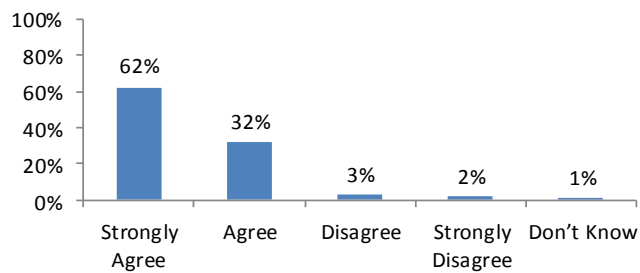

VICTORIA DOCK PRIMARY SCHOOL

Parents' Questionnaire Results

Autumn Term, 2017

(173 Questionnaires returned)

This school is well led and managed

This school responds well to any concerns I raise

I receive valuable information from the school about my child's progress

The termly reports are useful and informative

The school provides good range of events for the children

The school keeps me up to date with current events

The school helps my child to have a healthy lifestyle