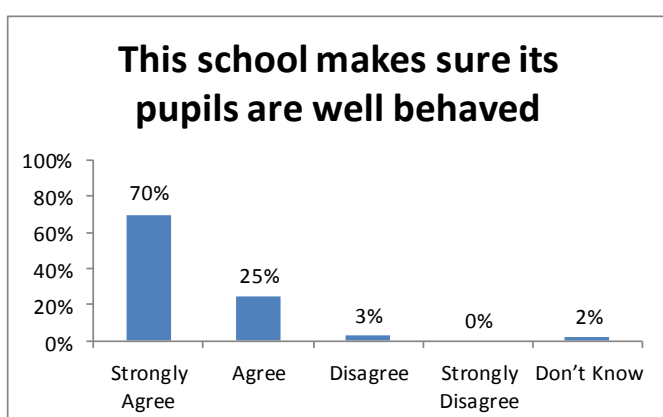

VICTORIA DOCK PRIMARY SCHOOL

Parents' Questionnaire Results

Autumn Term, 2017

(173 Questionnaires returned)

This school is well led and managed

This school responds well to any concerns I raise

I receive valuable information from the school about my child's progress

The termly reports are useful and informative

The school provides good range of events for the children

The school keeps me up to date with current events

The school helps my child to have a healthy lifestyle