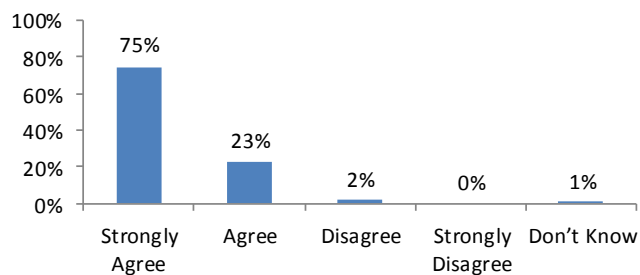

VICTORIA DOCK PRIMARY SCHOOL

Parents' Questionnaire Results

Autumn Term, 2017

(173 Questionnaires returned)

This school is well led and managed

This school responds well to any concerns I raise

I receive valuable information from the school about my child's progress

The termly reports are useful and informative

The school provides good range of events for the children

The school keeps me up to date with current events

The school helps my child to have a healthy lifestyle